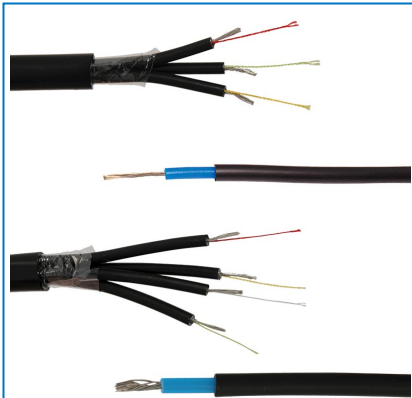

TINNED COPPER HT CABLE (S-SERIES)

The S-Series tinned copper high voltage electric fencing insulated cable is used as a lead out cable from your energizer to the electric fence and for all other insulated high voltage transmissions. These high voltage cables can be used with all the Nemtek galvanised wires. Available in single core or multi core options.

Features:

- Slimline design for ease of installation and an aesthetically pleasing look
- Cable is made up of tinned copper stranded wires for more flexibility and ease of use
- The multi core S-Series reduces installation time
- 30m multicore cables are suitable for Wizord 2, Wizord 4, Merlin 4i, Druid 13LCD, Druid 15LCD, Druid 18LCD, Druid 25LCD and Druid 28LCD energizers
- 100m multicore cables are suitable for Wizord 2, Wizord 4, Merlin 4i, Druid 13LCD, Druid 15LCD and Druid 18LCD energizers
- Max distance of multicore cables suitable for Merlin M18S and Merlin M28S is 15m

Specifications:

Material	UV Stabilised double insulated Tinned copper stranded wires
Roll size	30m 100m 200m 500m 1000m
Type	3 Core 4 Core 5 Core Single Core
Colour	Black White

TINNED COPPER HT CABLE (S-SERIES)